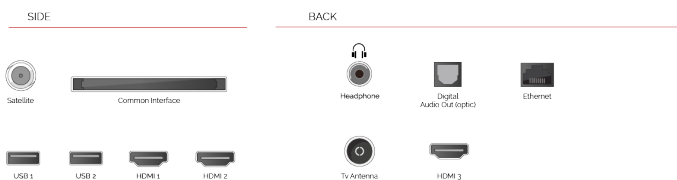

Use your voice to search for shows, control your TV, plan your day, and more. Just ask Google.

Immerse yourself in the on-screen action with one of our Toshiba Dolby Vision compatible TVs. The preferred HDR video format of movie makers around the world, Dolby Vision uses dynamic metadata to read and calculate exactly the right brightness level for every TV frame.

CONNECTIONS

SIZE

DISPLAY

Screen Size (inch / cm)	55" / 139cm
Panel Type	Direct Back Light (DLED)
Resolution	Ultra HD (3840 x 2160)
Brightness	350

SOUND

Dolby Audio™	Yes
Audio Output Power (RMS)	2x12W
Speaker Type	Down Firing
Internal Subwoofer	Yes
Sound Modes	Smart, Movie, Music, News
DTS	Yes
Equalizer	5 band
Onkyo	Yes