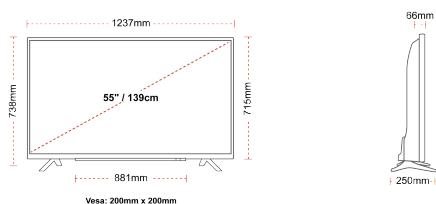

CONNECTIONS

SIZE

DISPLAY

Screen Size (inch / cm)	55" / 139cm
Panel Type	Direct Back Light (DLED)
Resolution	Ultra HD (3840 x 2160)
Brightness	350

SOUND

Dolby Audio™	Yes
Audio Output Power (RMS)	2x12W
Speaker Type	Down Firing
Internal Subwoofer	Yes
Sound Modes	Smart, Movie, Music, News
DTS	Yes
Equalizer	5 band
Onkyo	Yes

MECHANICAL

Boxed dimensions (mm)	1369 x 154 x 860
Dimensions with stand (mm)	1237 x 250 x 738
Dimensions without Stand (mm)	1237 x 66 x 715
Gross Weight (kg)	19,5
Net Weight (kg)	14,5
VESA (Wall mount) WxH	200mm x 200mm
Screw Size	M6