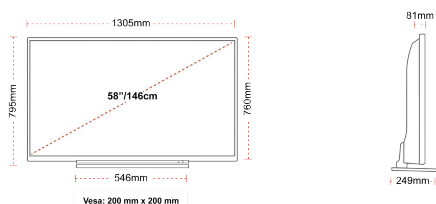

## SIZE

## DISPLAY

Screen Size (inch / cm)	58" / 146cm
Panel Type	Direct Back Light (DLED)
Resolution	Ultra HD (3840 x 2160)
Brightness	350

## MECHANICAL

Boxed dimensions (mm)	1430 x 154 x 899
Dimensions with stand (mm)	1305 x 249 x 795
Dimensions without Stand (mm)	1305 x 81 x 760
Gross Weight (kg)	22
Net Weight (kg)	18
VESA (Wall mount) WxH	200mm x 200mm
Screw Size	M6