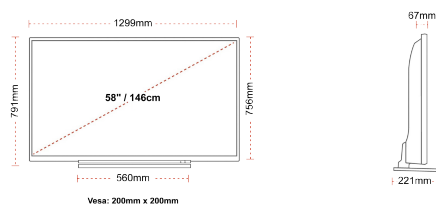

DISPLAY

Screen Size (inch / cm)	58" / 146cm
Panel Type	DLED
Resolution	Ultra HD (3840 x 2160)
Brightness	350

SOUND

Dolby Audio™	Yes
Audio Output Power (RMS)	2x10W
Speaker Type	Down Firing
Internal Subwoofer	No
Sound Modes	Music, Movie, Speech, Classic, Flat, User
DTS	Yes
Equalizer	5 band
Onkyo	Sound by Onkyo

MECHANICAL

Boxed dimensions (mm)	1430 x 154 x 899
Dimensions with stand (mm)	1299 x 221 x 791
Dimensions without Stand (mm)	1299 x 67 x 756
Gross Weight (kg)	26,0
Net Weight (kg)	20,0
VESA (Wall mount) WxH	200mm x 200mm
Screw Size	M6