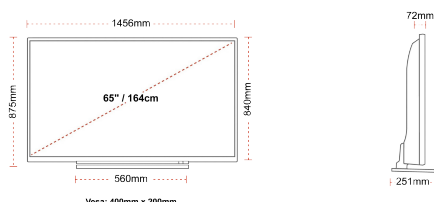

**HIGHLIGHTS**

- ⌕ Android TV
- ⌕ Chromecast Built in
- ⌕ 4K UHD HDR
- ⌕ Dolby Vision HDR
- ⌕ Google Play Store

**CONNECTIONS**

**SIZE**

**DISPLAY**

Screen Size (inch / cm)	65" / 164cm
Panel Type	DLED
Resolution	Ultra HD (3840 x 2160)
Brightness	320

**MECHANICAL**

Boxed dimensions (mm)	1607 x 152 x 984
Dimensions with stand (mm)	1456 x 251 x 875
Dimensions without Stand (mm)	1456 x 72 x 840
Gross Weight (kg)	32,00
Net Weight (kg)	24,50
VESA (Wall mount) WxH	400mm x 200mm
Screw Size	M6