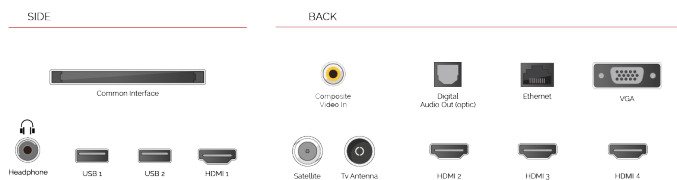

**HIGHLIGHTS**

- ⌕ Android TV
- ⌕ Chromecast Built in
- ⌕ 4K UHD HDR
- ⌕ Dolby Vision HDR
- ⌕ Google Play Store

**CONNECTIONS**

**SIZE**

**DISPLAY**

Screen Size (inch / cm)	65" / 164cm
Panel Type	DLED
Resolution	Ultra HD (3840 x 2160)
Brightness	320