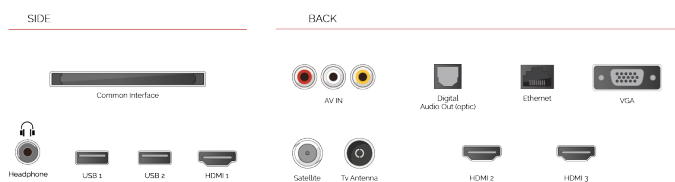

CONNECTIONS

SIZE