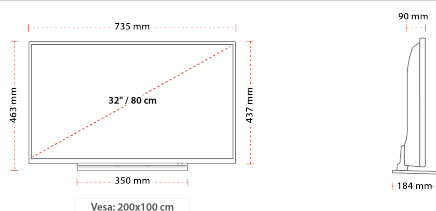

## SIZE

## DISPLAY

Screen Size (inch / cm)	32" / 81cm
Panel Type	D-LED
Resolution	HD (1366 x 768)
Brightness	250