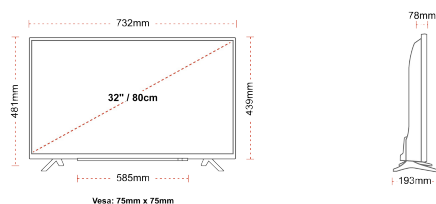

- ⊗ Android TV
- ⊗ Google Assistant
- ⊗ Chromecast Built in
- ⊗ Google Play Store
- ⊗ 3x HDMI, 2x USB
- ⊗ Internal WLAN & Bluetooth

CONNECTIONS

SIZE

DISPLAY

Screen Size (inch / cm)	32" / 80cm
Panel Type	Direct Back Light (DLED)
Resolution	HD Ready (1366 x 768)
Brightness	250

MECHANICAL

Boxed dimensions (mm)	795 x 128 x 530
Dimensions with stand (mm)	732 x 193 x 481
Dimensions without Stand (mm)	732 x 78 x 439
Gross Weight (kg)	7
Net Weight (kg)	4,7
VESA (Wall mount) WxH	75mm x 75mm
Screw Size	M4