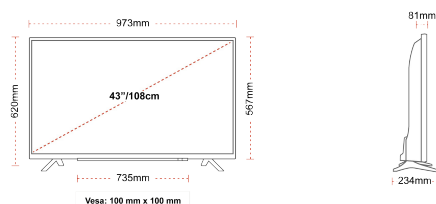

- ⌵ Android TV
- ⌵ Google Assistant
- ⌵ Chromecast Built in
- ⌵ 4K UHD HDR
- ⌵ Dolby Vision HDR
- ⌵ Google Play Store

CONNECTIONS

SIZE

DISPLAY

Screen Size (inch / cm)	43" / 108cm
Panel Type	DLED
Resolution	Ultra HD (3840 x 2160)
Brightness	350

MECHANICAL

Boxed dimensions (mm)	1085 x 154 x 710
Dimensions with stand (mm)	973 x 234 x 620
Dimensions without Stand (mm)	973 x 81 x 567
Gross Weight (kg)	11
Net Weight (kg)	8
VESA (Wall mount) WxH	100mm x 100mm
Screw Size	M4