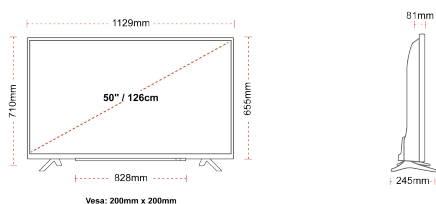

- ⊗ Android TV
- ⊗ Google Assistant
- ⊗ Chromecast Built in
- ⊗ 4K UHD HDR
- ⊗ Dolby Vision HDR
- ⊗ Google Play Store

CONNECTIONS

SIZE

DISPLAY

Screen Size (inch / cm)	50" / 126cm
Panel Type	DLED
Resolution	Ultra HD (3840 x 2160)
Brightness	350

MECHANICAL

Boxed dimensions (mm)	1215 x 154 x 780
Dimensions with stand (mm)	1129 x 245 x 710
Dimensions without Stand (mm)	1129 x 81 x 655
Gross Weight (kg)	15
Net Weight (kg)	11
VESA (Wall mount) WxH	200mm x 200mm
Screw Size	M6