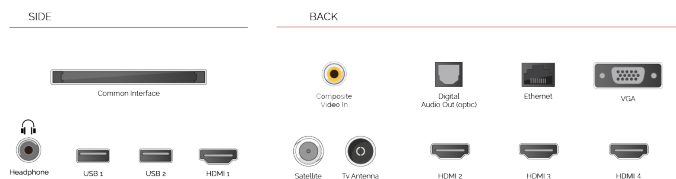

- ⊗ Android TV
- ⊗ Google Assistant
- ⊗ Chromecast Built in
- ⊗ 4K UHD HDR
- ⊗ Dolby Vision HDR
- ⊗ Google Play Store

CONNECTIONS

SIZE

DISPLAY

Screen Size (inch / cm)	50" / 126cm
Panel Type	DLED
Resolution	Ultra HD (3840 x 2160)
Brightness	350