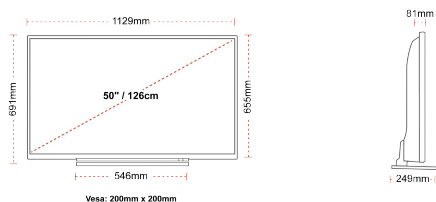

- ⌵ Android TV
- ⌵ Google Assistant
- ⌵ Chromecast Built in
- ⌵ 4K UHD HDR
- ⌵ Dolby Vision HDR
- ⌵ Google Play Store

CONNECTIONS

SIZE

DISPLAY

Screen Size (inch / cm)	50" / 126cm
Panel Type	DLED
Resolution	Ultra HD (3840 x 2160)
Brightness	350

MECHANICAL

Boxed dimensions (mm)	1215 x 154 x 780
Dimensions with stand (mm)	1129 x 249 x 691
Dimensions without Stand (mm)	1129 x 81 x 655
Gross Weight (kg)	17
Net Weight (kg)	13
VESA (Wall mount) WxH	200mm x 200mm
Screw Size	M6