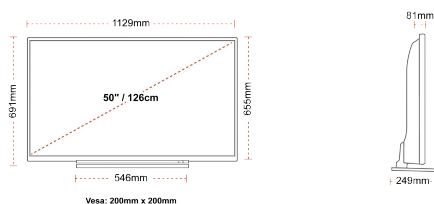

- ⊗ Android TV
- ⊗ Google Assistant
- ⊗ Chromecast Built in
- ⊗ 4K UHD HDR
- ⊗ Dolby Vision HDR
- ⊗ Google Play Store

CONNECTIONS

SIZE

DISPLAY

Screen Size (inch / cm)	50" / 126cm
Panel Type	DLED
Resolution	Ultra HD (3840 x 2160)
Brightness	350

MECHANICAL

Boxed dimensions (mm)	1215 x 154 x 780
Dimensions with stand (mm)	1129 x 249 x 691
Dimensions without Stand (mm)	1129 x 81 x 655
Gross Weight (kg)	17
Net Weight (kg)	13
VESA (Wall mount) WxH	200mm x 200mm
Screw Size	M6