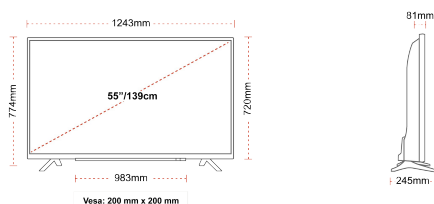

CONNECTIONS

SIZE

DISPLAY

| | |
|-------------------------|------------------------|
| Screen Size (inch / cm) | 55" / 139cm |
| Panel Type | DLED |
| Resolution | Ultra HD (3840 x 2160) |
| Brightness | 350 |

MECHANICAL

| | |
|-------------------------------|------------------|
| Boxed dimensions (mm) | 1369 x 154 x 860 |
| Dimensions with stand (mm) | 1243 x 245 x 765 |
| Dimensions without Stand (mm) | 1243 x 81 x 719 |
| Gross Weight (kg) | 19 |
| Net Weight (kg) | 14 |
| VESA (Wall mount) WxH | 200mm x 200mm |
| Screw Size | M6 |