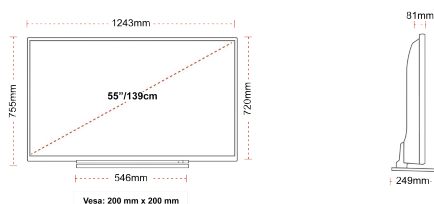

G
82kWh/1000

G
HDR
82kWh/1000

HIGHLIGHTS

- ⌵ Android TV
- ⌵ Google Assistant
- ⌵ Chromecast Built in
- ⌵ 4K UHD HDR
- ⌵ Dolby Vision HDR
- ⌵ Google Play Store

CONNECTIONS

SIZE

DISPLAY

Screen Size (inch / cm)	55" / 139cm
Panel Type	DLED
Resolution	Ultra HD (3840 x 2160)
Brightness	350

MECHANICAL

Boxed dimensions (mm)	1369 x 154 x 860
Dimensions with stand (mm)	1243 x 249 x 754
Dimensions without Stand (mm)	1243 x 81 x 719
Gross Weight (kg)	21
Net Weight (kg)	16
VESA (Wall mount) WxH	200mm x 200mm
Screw Size	M6