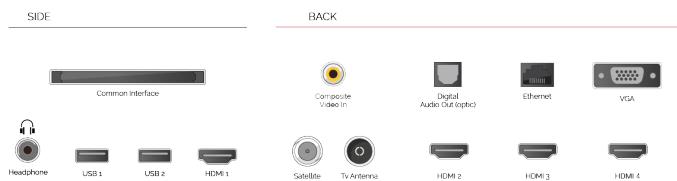

G
82kWh/1000

G
HDR
82kWh/1000

HIGHLIGHTS

- ⌵ Android TV
- ⌵ Google Assistant
- ⌵ Chromecast Built in
- ⌵ 4K UHD HDR
- ⌵ Dolby Vision HDR
- ⌵ Google Play Store

CONNECTIONS

SIZE

DISPLAY

Screen Size (inch / cm)	55" / 139cm
Panel Type	DLED
Resolution	Ultra HD (3840 x 2160)
Brightness	350