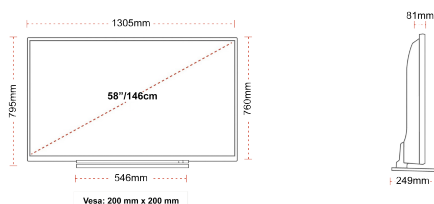

**DISPLAY**

Screen Size (inch / cm)	58" / 146cm
Panel Type	DLED
Resolution	Ultra HD (3840 x 2160)
Brightness	350

**SOUND**

Dolby Audio™	Yes
Audio Output Power (RMS)	2x10W
Speaker Type	Down Firing
Internal Subwoofer	No
Sound Modes	Music, Movie, Speech, Classic, Flat, User
DTS	Yes
Equalizer	Yes
Onkyo	Sound by Onkyo

**MECHANICAL**

Boxed dimensions (mm)	1430 x 154 x 884
Dimensions with stand (mm)	1305 x 249 x 795
Dimensions without Stand (mm)	1305 x 81 x 760
Gross Weight (kg)	22
Net Weight (kg)	18
VESA (Wall mount) WxH	200mm x 200mm
Screw Size	M