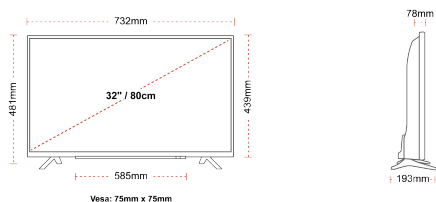

HIGHLIGHTS

- ⌵ Android TV
- ⌵ Google Assistant
- ⌵ Chromecast Built in
- ⌵ Google Play Store
- ⌵ 3x HDMI, 2x USB
- ⌵ Internal WLAN & Bluetooth

CONNECTIONS

SIZE

DISPLAY

Screen Size (inch / cm)	32" / 80cm
Panel Type	Direct Back Light (DLED)
Resolution	FHD (1920 x 1080)
Brightness	250

MECHANICAL

Boxed dimensions (mm)	795 x 128 x 530
Dimensions with stand (mm)	732 x 193 x 481
Dimensions without Stand (mm)	732 x 78 x 439
Gross Weight (kg)	7
Net Weight (kg)	4,7
VESA (Wall mount) WxH	75mm x 75mm
Screw Size	M4