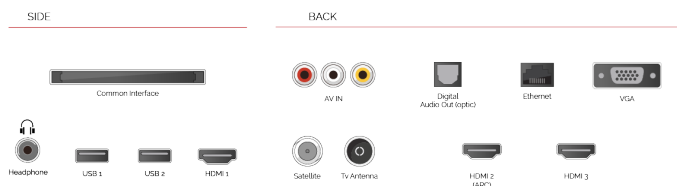

HIGHLIGHTS

- ⌵ Android TV
- ⌵ Google Assistant
- ⌵ Chromecast Built in
- ⌵ Google Play Store
- ⌵ 3x HDMI, 2x USB
- ⌵ Internal WLAN & Bluetooth

CONNECTIONS

SIZE

DISPLAY

Screen Size (inch / cm)	32" / 80cm
Panel Type	Direct Back Light (DLED)
Resolution	FHD (1920 x 1080)
Brightness	250