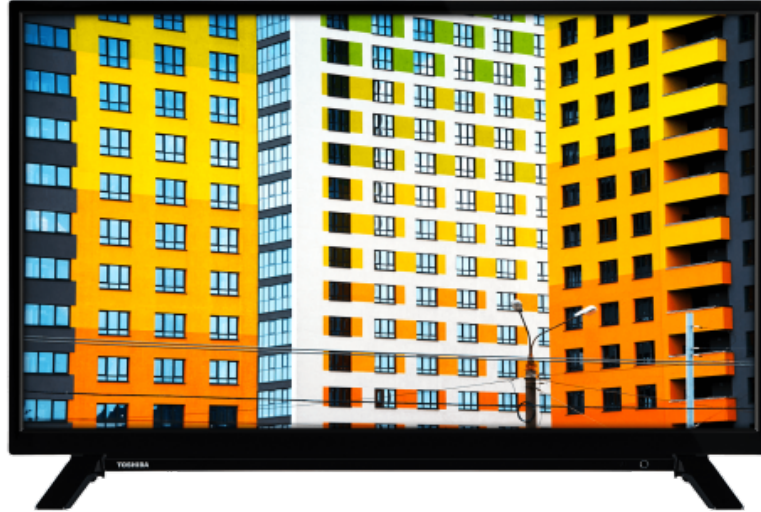

# TOSHIBA

## W/L21 Series

32W2163DG

EAN: 5055862333112

NETFLIX

## DISPLAY

Screen Size (inch / cm)	32" / 80cm
Panel Type	Direct Back Light (DLED)
Resolution	HD Ready (1366 x 768)
Brightness	250