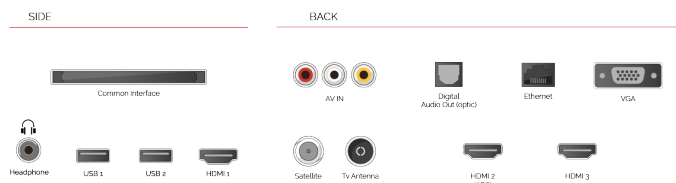

CONNECTIONS

SIZE

DISPLAY

Screen Size (inch / cm)	32" / 80cm
Panel Type	Direct Back Light (DLED)
Resolution	HD Ready (1366 x 768)
Brightness	250

SOUND

Dolby Audio™	Yes
Audio Output Power (RMS)	2x6W
Speaker Type	Down Firing
Internal Subwoofer	No
Sound Modes	Music, Movie, Speech, Classic, Flat, User
DTS	No
Equalizer	5 band
Onkyo	No