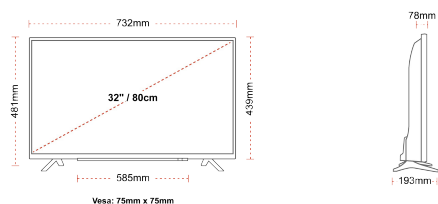

CONNECTIONS

SIZE

DISPLAY

Screen Size (inch / cm)	32" / 80cm
Panel Type	Direct Back Light (DLED)
Resolution	HD Ready (1366 x 768)
Brightness	250

SOUND

Dolby Audio™	Yes
Audio Output Power (RMS)	2x6W
Speaker Type	Down Firing
Internal Subwoofer	No
Sound Modes	Music, Movie, Speech, Classic, Flat, User
DTS	No
Equalizer	5 band
Onkyo	No

MECHANICAL

Boxed dimensions (mm)	795 x 128 x 530
Dimensions with stand (mm)	732 x 193 x 481
Dimensions without Stand (mm)	732 x 78 x 439
Gross Weight (kg)	7
Net Weight (kg)	4,7
VESA (Wall mount) WxH	75mm x 75mm
Screw Size	M4