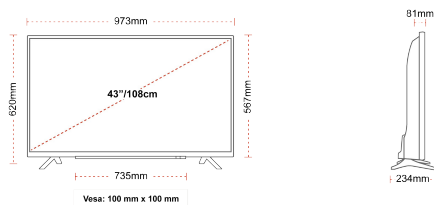

G
54kWh/1000

G
HDR
54kWh/1000

HIGHLIGHTS

- ⌕ Android TV
- ⌕ Google Assistant
- ⌕ Chromecast Built in
- ⌕ 4K UHD HDR
- ⌕ Dolby Vision HDR
- ⌕ Google Play Store

CONNECTIONS

SIZE

DISPLAY

Screen Size (inch / cm)	43" / 108cm
Panel Type	Direct Back Light (DLED)
Resolution	Ultra HD (3840 x 2160)
Brightness	350

MECHANICAL

Boxed dimensions (mm)	1085 x 154 x 710
Dimensions with stand (mm)	973 x 234 x 620
Dimensions without Stand (mm)	973 x 81 x 567
Gross Weight (kg)	11
Net Weight (kg)	8
VESA (Wall mount) WxH	100mm x 100mm
Screw Size	M4