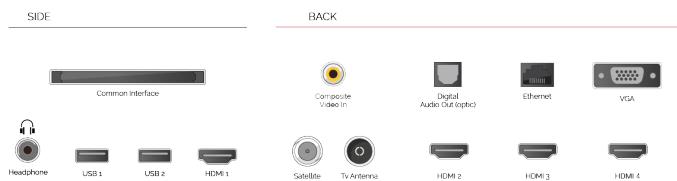

CONNECTIONS

SIZE

DISPLAY

Screen Size (inch / cm)	50" / 126cm
Panel Type	DLED
Resolution	Ultra HD (3840 x 2160)
Brightness	350

SOUND

Dolby Audio™	Yes
Audio Output Power (RMS)	2x10W
Speaker Type	Down Firing
Internal Subwoofer	No
Sound Modes	Music, Movie, Speech, Classic, Flat, User
DTS	Yes
Equalizer	5 band
Onkyo	No