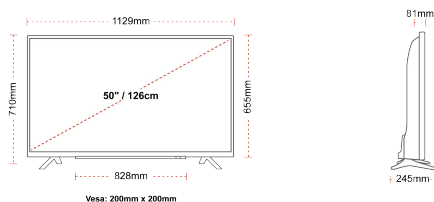

CONNECTIONS

SIZE

DISPLAY

Screen Size (inch / cm)	50" / 126cm
Panel Type	DLED
Resolution	Ultra HD (3840 x 2160)
Brightness	350

SOUND

Dolby Audio™	Yes
Audio Output Power (RMS)	2x10W
Speaker Type	Down Firing
Internal Subwoofer	No
Sound Modes	Music, Movie, Speech, Classic, Flat, User
DTS	Yes
Equalizer	5 band
Onkyo	No

MECHANICAL

Boxed dimensions (mm)	1215 x 154 x 780
Dimensions with stand (mm)	1129 x 245 x 710
Dimensions without Stand (mm)	1129 x 81 x 655
Gross Weight (kg)	15
Net Weight (kg)	11
VESA (Wall mount) WxH	200mm x 200mm
Screw Size	M6