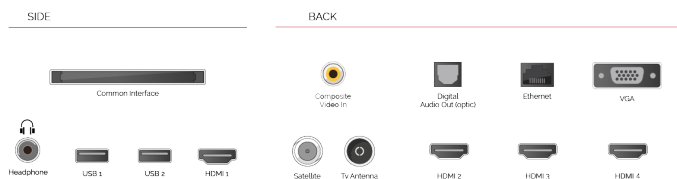

G
71kWh/1000

G
HDR
71kWh/1000

HIGHLIGHTS

- ⊗ Android TV
- ⊗ Google Assistant
- ⊗ Chromecast Built in
- ⊗ 4K UHD HDR
- ⊗ Dolby Vision HDR
- ⊗ Google Play Store

CONNECTIONS

SIZE

DISPLAY

Screen Size (inch / cm)	50" / 126cm
Panel Type	DLED
Resolution	Ultra HD (3840 x 2160)
Brightness	350