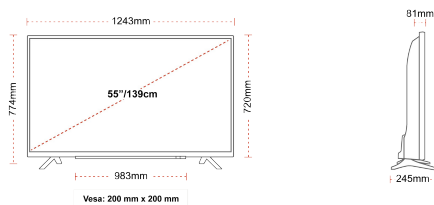

**DISPLAY**

Screen Size (inch / cm)	55" / 139cm
Panel Type	Direct Back Light (DLED)
Resolution	Ultra HD (3840 x 2160)
Brightness	350

**SOUND**

Dolby Audio™	Yes
Audio Output Power (RMS)	2x10W
Speaker Type	Down Firing
Internal Subwoofer	No
Sound Modes	Smart, Movie, Music, News
DTS	Yes
Equalizer	5 band
Onkyo	Sound by Onkyo

**MECHANICAL**

Boxed dimensions (mm)	1369 x 154 x 860
Dimensions with stand (mm)	1243 x 245 x 774
Dimensions without Stand (mm)	1243 x 81 x 720
Gross Weight (kg)	19
Net Weight (kg)	14
VESA (Wall mount) WxH	200mm x 200mm
Screw Size	M