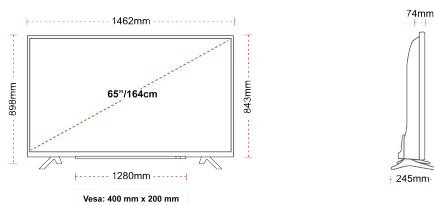

G
109kWh/1000

G
HDR
109kWh/1000

HIGHLIGHTS

- ⌵ Android TV
- ⌵ Google Assistant
- ⌵ Chromecast Built in
- ⌵ 4K UHD HDR
- ⌵ Dolby Vision HDR
- ⌵ Google Play Store

CONNECTIONS

SIZE

DISPLAY

Screen Size (inch / cm)	65" / 164cm
Panel Type	DLED
Resolution	Ultra HD (3840 x 2160)
Brightness	350

MECHANICAL

Boxed dimensions (mm)	1620 x 165 x 1010
Dimensions with stand (mm)	1462 x 245 x 898
Dimensions without Stand (mm)	1462 x 74 x 843
Gross Weight (kg)	27,5
Net Weight (kg)	20,5
VESA (Wall mount) WxH	400mm x 200mm