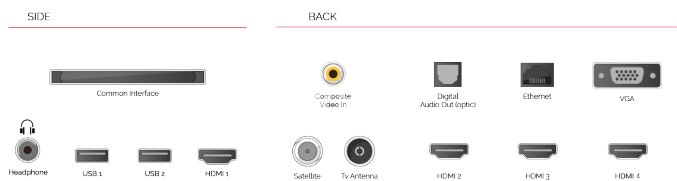

G
109kWh/1000

G
HDR
109kWh/1000

HIGHLIGHTS

- ⌵ Android TV
- ⌵ Google Assistant
- ⌵ Chromecast Built in
- ⌵ 4K UHD HDR
- ⌵ Dolby Vision HDR
- ⌵ Google Play Store

CONNECTIONS

SIZE

DISPLAY

Screen Size (inch / cm)	65" / 164cm
Panel Type	DLED
Resolution	Ultra HD (3840 x 2160)
Brightness	350