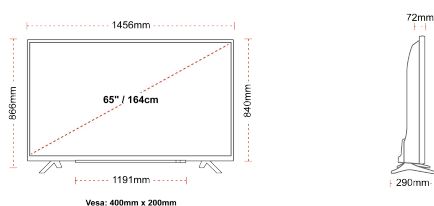

CONNECTIONS

SIZE

DISPLAY

Screen Size (inch / cm)	65" / 164cm
Panel Type	Direct Back Light (DLED)
Resolution	Ultra HD (3840 x 2160)
Brightness	350

SOUND

Dolby Audio™	Yes
Audio Output Power (RMS)	2x12W
Speaker Type	Down Firing
Internal Subwoofer	Yes
Sound Modes	Smart, Movie, Music, News
DTS	Yes
Equalizer	5 band
Onkyo	Sound by Onkyo

MECHANICAL

Boxed dimensions (mm)	1620 x 165 x 1010
Dimensions with stand (mm)	1456 x 290 x 866
Dimensions without Stand (mm)	1456 x 72 x 840
Gross Weight (kg)	27,5
Net Weight (kg)	20,5
VESA (Wall mount) WxH	400mm x 200mm
Screw Size	M6