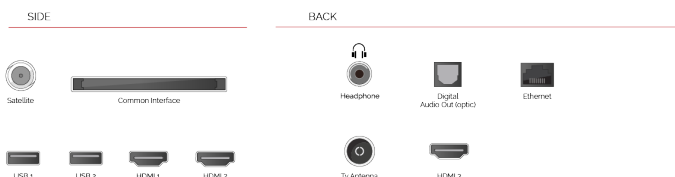

CONNECTIONS

SIZE