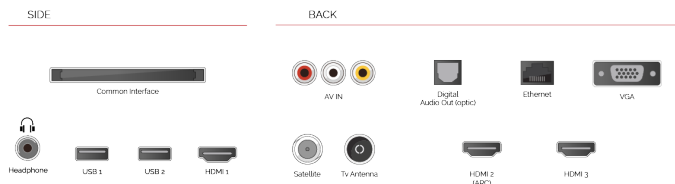

KAPCSOLAT

MÉRET