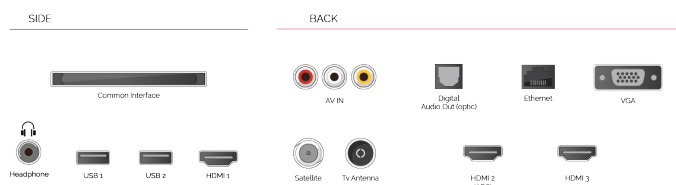

KAPCSOLAT

MÉRET