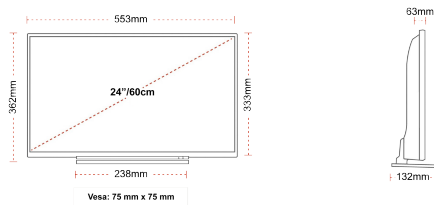

DISPLAY

Screen Size (inch / cm)	24" / 60cm
Panel Type	Edge LED (ELED)
Resolution	HD Ready (1366 x 768)
Brightness	220

SOUND

Dolby Audio™	Yes
Audio Output Power (RMS)	2x2.5W
Speaker Type	Down Firing
Internal Subwoofer	No
DTS	Yes
Equalizer	5 band
Onkyo	No

MECHANICAL

Boxed dimensions (mm)	625 x 110 x 460
Dimensions with stand (mm)	553 x 132 x 362
Dimensions without Stand (mm)	553 x 63 x 333
Gross Weight (kg)	5,5
Net Weight (kg)	3,6
VESA (Wall mount) WxH	75mm x 75mm
Screw Size	M4