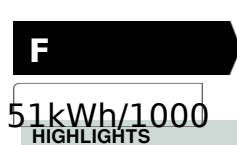

51kWh/1000
HIGHLIGHTS

81kWh/1000

VIDAA U6 brings the best global and local content to our users while keeping the product easy to use

DISPLAY

Screen Size (inch / cm)	43" / 108cm
Panel Type	Direct Back Light (DLED)
Resolution	Ultra HD (3840 x 2160)
Brightness	250