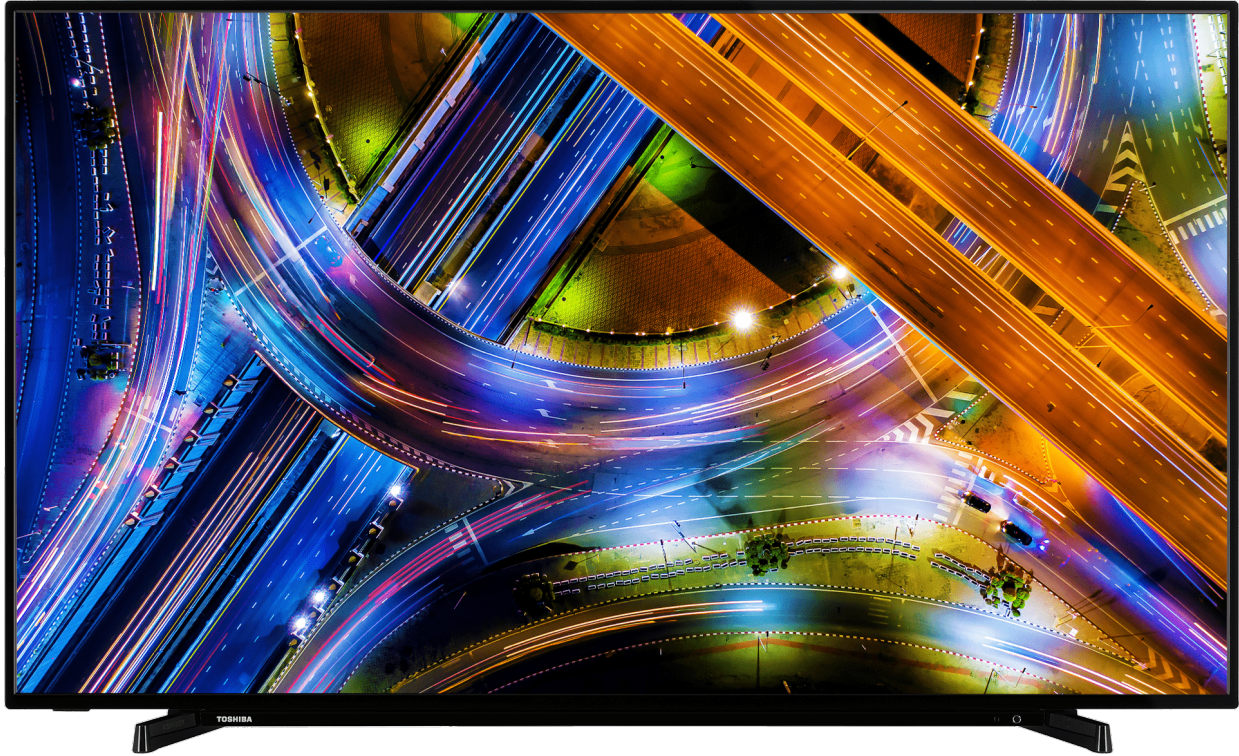

TOSHIBA

V22 Series

55V2263DA

EAN: 4024862128104

T R U
RESOLUTION **T R U**
MICRODIMMING **H D R 1 0** **NETFLIX** **prime video**

YouTube **SCREEN SHARE** **Toshiba SMART CENTER** **works with Ok Google**

4K ULTRA HD

Live and breathe the on-screen action with a Toshiba 4K UHD TV. Bringing you exhilarating life-like picture clarity, 4K UHD TVs display four times more detail than Full HD models.

Dolby
VISION-ATMOS

See, hear, and feel like never before with breathtaking realism of Dolby Vision and Dolby Atmos.

lativu 4K

Guarantees the consumer the opportunity to enjoy this TV on all platforms: digital terrestrial / satellite and internet according to the latest technology standards. Allows access to the new DVB-T2 without additional decoders; to tivusat free satellite platform (a tivusat certified smart card needed); to TV on demand services, contents of the la...

tivusat 4K
TV CERTIFICATO
per CAM tivusat

With tivusat 4K Ultra HD certified TV you can enter the world of tivusat for free with over 150 national and international channels: 56 in HD, 7 in UHD and interactive services from the most important Italian broadcasters. No subscription required, only insert tivusat certified CAM and activate the smartcard. You will see more, better, hassle-fr...