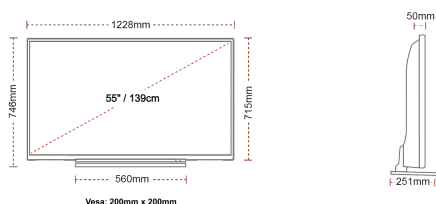

SIZE

DISPLAY

Screen Size (inch / cm)	55" / 139cm
Panel Type	Direct Back Light (DLED)
Resolution	Ultra HD (3840 x 2160)
Brightness	500

SOUND

Dolby Audio™	Yes
Audio Output Power (RMS)	2x12W
Speaker Type	Down Firing
Internal Subwoofer	Yes
Sound Modes	Music, Movie, Speech, Classic, Flat, User
DTS	Yes
Equalizer	5 band
Onkyo	Yes
Ger (D) + Nicam Stereo	Yes