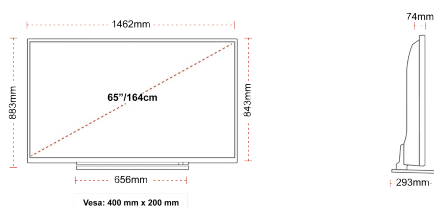

DISPLAY

Screen Size (inch / cm)	65" / 164cm
Panel Type	Direct Back Light (DLED)
Resolution	Ultra HD (3840 x 2160)
Brightness	350

SOUND

Dolby Audio™	Yes
Audio Output Power (RMS)	2x12W
Speaker Type	Down Firing
Internal Subwoofer	No
Sound Modes	Music, Movie, Speech, Classic, Flat, User
DTS	No
Equalizer	5 band
Onkyo	No

MECHANICAL

Boxed dimensions (mm)	1620 x 165 x 1010
Dimensions with stand (mm)	1462 x 293 x 883
Dimensions without Stand (mm)	1462 x 74 x 843
Gross Weight (kg)	31
Net Weight (kg)	24
VESA (Wall mount) WxH	400mm x 200mm
Screw Size	M6