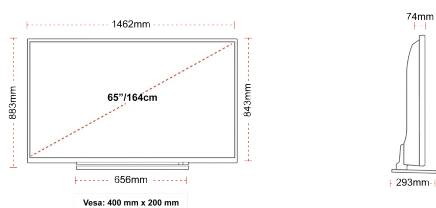

DISPLAY

| | |
|-------------------------|--------------------------|
| Screen Size (inch / cm) | 65" / 164cm |
| Panel Type | Direct Back Light (DLED) |
| Resolution | Ultra HD (3840 x 2160) |
| Brightness | 350 |

MECHANICAL

| | |
|-------------------------------|-------------------|
| Boxed dimensions (mm) | 1620 x 165 x 1010 |
| Dimensions with stand (mm) | 1462 x 293 x 883 |
| Dimensions without Stand (mm) | 1462 x 74 x 843 |
| Gross Weight (kg) | 31 |
| Net Weight (kg) | 24 |
| VESA (Wall mount) WxH | 400mm x 200mm |
| Screw Size | M6 |