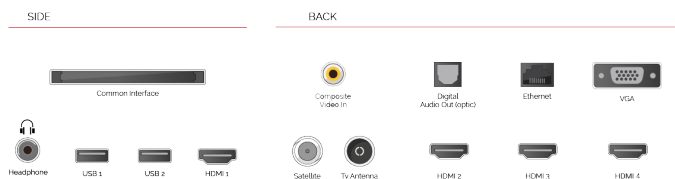

- ⌵ Android TV
- ⌵ Google Assistant
- ⌵ Chromecast Built in
- ⌵ 4K UHD HDR
- ⌵ Dolby Vision HDR
- ⌵ Google Play Store

CONNECTIONS

SIZE

DISPLAY

Screen Size (inch / cm)	50" / 126cm
Panel Type	DLED
Resolution	Ultra HD (3840 x 2160)
Brightness	350