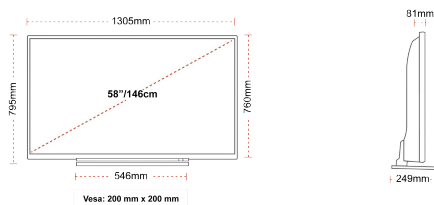

E
70kWh/1000

E
HDR
70kWh/1000

HIGHLIGHTS

- ⌵ Android TV
- ⌵ Google Assistant
- ⌵ Chromecast Built in
- ⌵ 4K UHD HDR
- ⌵ Dolby Vision HDR
- ⌵ Google Play Store

CONNECTIONS

SIZE

DISPLAY

Screen Size (inch / cm)	58" / 146cm
Panel Type	DLED
Resolution	Ultra HD (3840 x 2160)
Brightness	350

MECHANICAL

Boxed dimensions (mm)	1430 x 154 x 884
Dimensions with stand (mm)	1305 x 249 x 795
Dimensions without Stand (mm)	1305 x 81 x 760
Gross Weight (kg)	22
Net Weight (kg)	18
VESA (Wall mount) WxH	200mm x 200mm
Screw Size	M