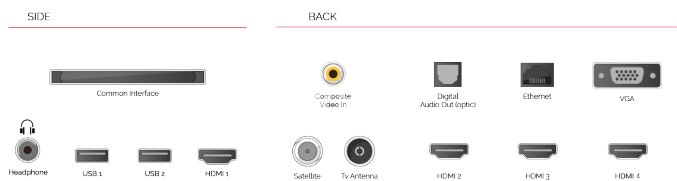

E
70kWh/1000

E
HDR
70kWh/1000

HIGHLIGHTS

- ⌵ Android TV
- ⌵ Google Assistant
- ⌵ Chromecast Built in
- ⌵ 4K UHD HDR
- ⌵ Dolby Vision HDR
- ⌵ Google Play Store

CONNECTIONS

SIZE

DISPLAY

Screen Size (inch / cm)	58" / 146cm
Panel Type	DLED
Resolution	Ultra HD (3840 x 2160)
Brightness	350