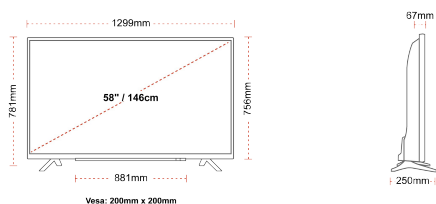

CONNECTIONS

SIZE

DISPLAY

Screen Size (inch / cm)	58" / 146cm
Panel Type	DLED
Resolution	Ultra HD (3840 x 2160)
Brightness	350

SOUND

Dolby Audio™	Yes
Audio Output Power (RMS)	2x10W
Speaker Type	Down Firing
Internal Subwoofer	No
Sound Modes	Music, Movie, Speech, Classic, Flat, User
DTS	Yes
Equalizer	5 band
Onkyo	No

MECHANICAL

Boxed dimensions (mm)	1430 x 154 x 899
Dimensions with stand (mm)	1299 x 250 x 781
Dimensions without Stand (mm)	1299 x 67 x 756
Gross Weight (kg)	22,0
Net Weight (kg)	16,0
VESA (Wall mount) WxH	200mm x 200mm
Screw Size	M6