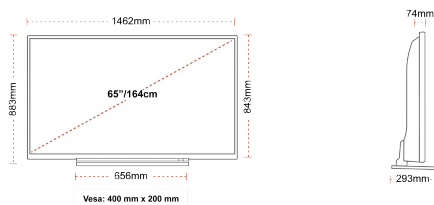

G
109kWh/1000

G
HDR
109kWh/1000

HIGHLIGHTS

- ⊗ Android TV
- ⊗ Google Assistant
- ⊗ Chromecast Built in
- ⊗ 4K UHD HDR
- ⊗ Dolby Vision HDR
- ⊗ Google Play Store

CONNECTIONS

SIZE

DISPLAY

Screen Size (inch / cm)	65" / 164cm
Panel Type	DLED
Resolution	Ultra HD (3840 x 2160)
Brightness	350

MECHANICAL

Boxed dimensions (mm)	1620 x 165 x 995
Dimensions with stand (mm)	1462 x 293 x 879
Dimensions without Stand (mm)	1462 x 74 x 843
Gross Weight (kg)	31
Net Weight (kg)	24
VESA (Wall mount) WxH	400mm x 200mm
Screw Size	M6