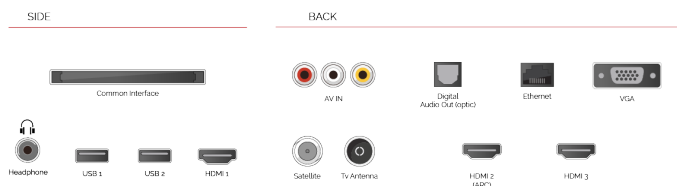

CONNECTIONS

SIZE