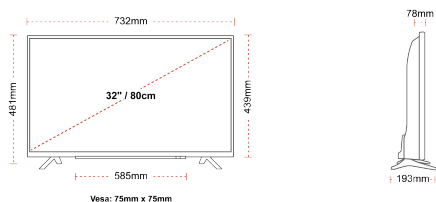

HIGHLIGHTS

- ⊗ Android TV
- ⊗ Google Assistant
- ⊗ Chromecast Built in
- ⊗ Google Play Store
- ⊗ 3x HDMI, 2x USB
- ⊗ Internal WLAN & Bluetooth

CONNECTIONS

SIZE

DISPLAY

| | |
|-------------------------|--------------------------|
| Screen Size (inch / cm) | 32" / 80cm |
| Panel Type | Direct Back Light (DLED) |
| Resolution | FHD (1920 x 1080) |
| Brightness | 250 |

MECHANICAL

| | |
|-------------------------------|-----------------|
| Boxed dimensions (mm) | 795 x 128 x 530 |
| Dimensions with stand (mm) | 732 x 193 x 481 |
| Dimensions without Stand (mm) | 732 x 78 x 439 |
| Gross Weight (kg) | 7 |
| Net Weight (kg) | 4,7 |
| VESA (Wall mount) WxH | 75mm x 75mm |
| Screw Size | M4 |