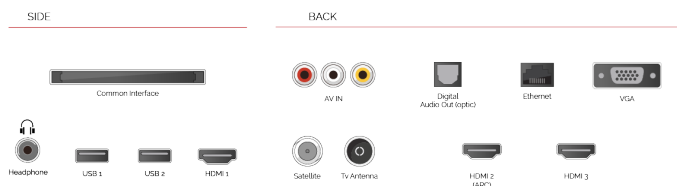

HIGHLIGHTS

- ⊗ Android TV
- ⊗ Google Assistant
- ⊗ Chromecast Built in
- ⊗ Google Play Store
- ⊗ 3x HDMI, 2x USB
- ⊗ Internal WLAN & Bluetooth

CONNECTIONS

SIZE

DISPLAY

| | |
|-------------------------|--------------------------|
| Screen Size (inch / cm) | 32" / 80cm |
| Panel Type | Direct Back Light (DLED) |
| Resolution | FHD (1920 x 1080) |
| Brightness | 250 |