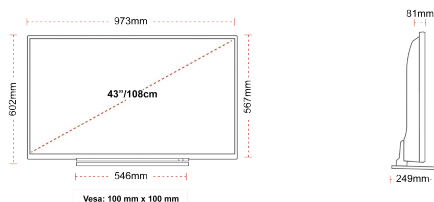

**DISPLAY**

Screen Size (inch / cm)	43" / 108cm
Panel Type	DLED
Resolution	Ultra HD (3840 x 2160)
Brightness	350

**SOUND**

Dolby Audio™	Yes
Audio Output Power (RMS)	2x10W
Speaker Type	Down Firing
Internal Subwoofer	No
Sound Modes	Music, Movie, Speech, Classic, Flat, User
DTS	Yes
Equalizer	Yes
Onkyo	Sound by Onkyo

**MECHANICAL**

Boxed dimensions (mm)	1085 x 154 x 710
Dimensions with stand (mm)	973 x 249 x 599
Dimensions without Stand (mm)	973 x 81 x 567
Gross Weight (kg)	14
Net Weight (kg)	10
VESA (Wall mount) WxH	100mm x 100mm
Screw Size	M4