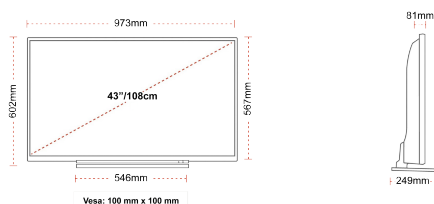

G
54kWh/1000

G
HDR
54kWh/1000

HIGHLIGHTS

- ⌵ Android TV
- ⌵ Google Assistant
- ⌵ Chromecast Built in
- ⌵ 4K UHD HDR
- ⌵ Dolby Vision HDR
- ⌵ Google Play Store

CONNECTIONS

SIZE

DISPLAY

Screen Size (inch / cm)	43" / 108cm
Panel Type	DLED
Resolution	Ultra HD (3840 x 2160)
Brightness	350

MECHANICAL

Boxed dimensions (mm)	1085 x 154 x 710
Dimensions with stand (mm)	973 x 249 x 599
Dimensions without Stand (mm)	973 x 81 x 567
Gross Weight (kg)	14
Net Weight (kg)	10
VESA (Wall mount) WxH	100mm x 100mm
Screw Size	M4