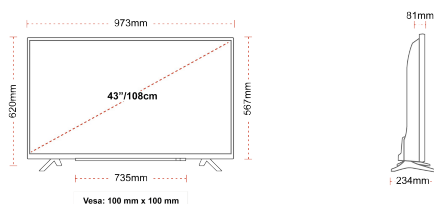

## SIZE

## DISPLAY

Screen Size (inch / cm)	43" / 108cm
Panel Type	DLED
Resolution	Ultra HD (3840 x 2160)
Brightness	350

## MECHANICAL

Boxed dimensions (mm)	1085 x 154 x 710
Dimensions with stand (mm)	973 x 234 x 620
Dimensions without Stand (mm)	973 x 81 x 567
Gross Weight (kg)	11
Net Weight (kg)	8
VESA (Wall mount) WxH	100mm x 100mm
Screw Size	M4