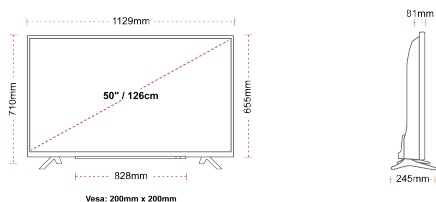

- ⊗ Android TV
- ⊗ Google Assistant
- ⊗ Chromecast Built in
- ⊗ 4K UHD HDR
- ⊗ Dolby Vision HDR
- ⊗ Google Play Store

CONNECTIONS

SIZE

DISPLAY

Screen Size (inch / cm)	50" / 126cm
Panel Type	DLED
Resolution	Ultra HD (3840 x 2160)
Brightness	350

MECHANICAL

Boxed dimensions (mm)	1215 x 154 x 780
Dimensions with stand (mm)	1129 x 245 x 710
Dimensions without Stand (mm)	1129 x 81 x 655
Gross Weight (kg)	15
Net Weight (kg)	11
VESA (Wall mount) WxH	200mm x 200mm
Screw Size	M6