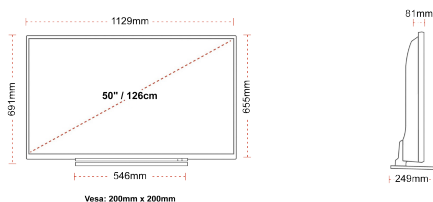

CONNECTIONS

SIZE

DISPLAY

Screen Size (inch / cm)	50" / 126cm
Panel Type	Direct Back Light (DLED)
Resolution	Ultra HD (3840 x 2160)
Brightness	350

SOUND

Dolby Audio™	Yes
Audio Output Power (RMS)	2x10W
Speaker Type	Down Firing
Internal Subwoofer	No
Sound Modes	Smart, Movie, Music, News
DTS	Yes
Equalizer	5 band
Onkyo	Sound by Onkyo

MECHANICAL

Boxed dimensions (mm)	1215 x 154 x 780
Dimensions with stand (mm)	1129 x 249 x 691
Dimensions without Stand (mm)	1129 x 81 x 655
Gross Weight (kg)	17
Net Weight (kg)	13
VESA (Wall mount) WxH	200mm x 200mm
Screw Size	M6