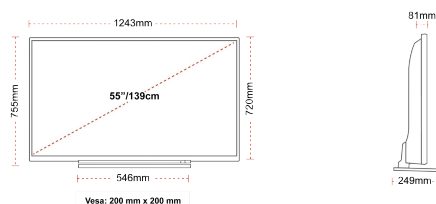

CONNECTIONS

SIZE

DISPLAY

Screen Size (inch / cm)	55" / 139cm
Panel Type	Direct Back Light (DLED)
Resolution	Ultra HD (3840 x 2160)
Brightness	350

SOUND

Dolby Audio™	Yes
Audio Output Power (RMS)	2x10W
Speaker Type	Down Firing
Internal Subwoofer	No
Sound Modes	Smart, Movie, Music, News
DTS	Yes
Equalizer	5 band
Onkyo	Sound by Onkyo

MECHANICAL

Boxed dimensions (mm)	1369 x 154 x 860
Dimensions with stand (mm)	1243 x 249 x 754
Dimensions without Stand (mm)	1243 x 81 x 719
Gross Weight (kg)	21
Net Weight (kg)	16
VESA (Wall mount) WxH	200mm x 200mm
Screw Size	M6