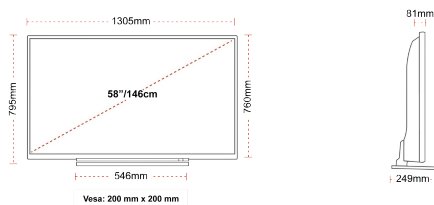

HIGHLIGHTS

- ⌵ Android TV
- ⌵ Google Assistant
- ⌵ Chromecast Built in
- ⌵ 4K UHD HDR
- ⌵ Dolby Vision HDR
- ⌵ Google Play Store

CONNECTIONS

SIZE

DISPLAY

Screen Size (inch / cm)	58" / 146cm
Panel Type	DLED
Resolution	Ultra HD (3840 x 2160)
Brightness	350

MECHANICAL

Boxed dimensions (mm)	1430 x 154 x 884
Dimensions with stand (mm)	1305 x 249 x 795
Dimensions without Stand (mm)	1305 x 81 x 760
Gross Weight (kg)	22
Net Weight (kg)	18
VESA (Wall mount) WxH	200mm x 200mm
Screw Size	M