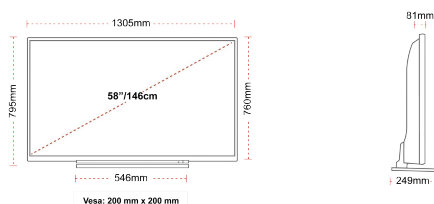

HIGHLIGHTS

- ⊗ Android TV
- ⊗ Google Assistant
- ⊗ Chromecast Built in
- ⊗ 4K UHD HDR
- ⊗ Dolby Vision HDR
- ⊗ Google Play Store

CONNECTIONS

SIZE

DISPLAY

Screen Size (inch / cm)	58" / 146cm
Panel Type	Direct Back Light (DLED)
Resolution	Ultra HD (3840 x 2160)
Brightness	350

MECHANICAL

Boxed dimensions (mm)	1430 x 154 x 899
Dimensions with stand (mm)	1305 x 249 x 795
Dimensions without Stand (mm)	1305 x 81 x 760
Gross Weight (kg)	22
Net Weight (kg)	18
VESA (Wall mount) WxH	200mm x 200mm
Screw Size	M6