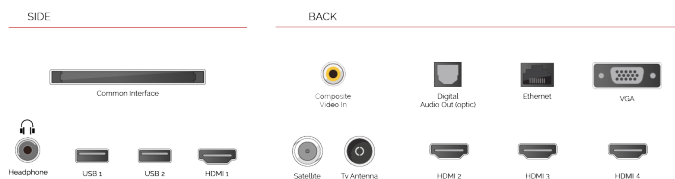

HIGHLIGHTS

- ⊗ Android TV
- ⊗ Google Assistant
- ⊗ Chromecast Built in
- ⊗ 4K UHD HDR
- ⊗ Dolby Vision HDR
- ⊗ Google Play Store

CONNECTIONS

SIZE

DISPLAY

Screen Size (inch / cm)	58" / 146cm
Panel Type	Direct Back Light (DLED)
Resolution	Ultra HD (3840 x 2160)
Brightness	350

VIDEO

Wide Color Gamut	No
HDR	Yes
Picture Modes	User, Standard, Vivid, Sport, Movie, Game
Dolby Vision HDR	Yes
TRU Flow	No
TRU Resolution	Yes
TRU Micro Dimming	Yes

TUNER / BROADCASTING

HEVC (H.265) Decoder	Yes
Tuner Type	HD DVB-T2/C/S2
UHD from Satellite	Yes
Dual Tuner	No
Electronic Program Guide (EPG)	Yes
Auto Search	Yes
Program Storage Capacity (Analog)	200
Program Storage Capacity (Digital S/S2)	10000
Program Storage Capacity (Digital T/T2/C)	1000+1000