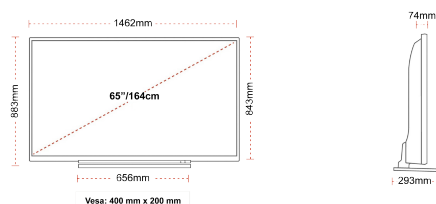

## SIZE

## DISPLAY

Screen Size (inch / cm)	65" / 164cm
Panel Type	DLED
Resolution	Ultra HD (3840 x 2160)
Brightness	350

## MECHANICAL

Boxed dimensions (mm)	1620 x 165 x 995
Dimensions with stand (mm)	1462 x 293 x 879
Dimensions without Stand (mm)	1462 x 74 x 843
Gross Weight (kg)	31
Net Weight (kg)	24
VESA (Wall mount) WxH	400mm x 200mm
Screw Size	M6