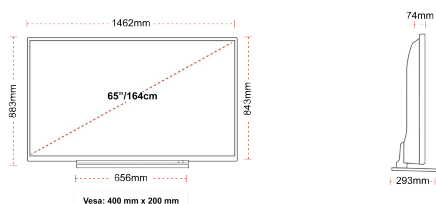

CONNECTIONS

SIZE

DISPLAY

Screen Size (inch / cm)	65" / 164cm
Panel Type	Direct Back Light (DLED)
Resolution	Ultra HD (3840 x 2160)
Brightness	350

SOUND

Dolby Audio™	Yes
Audio Output Power (RMS)	2x12W
Speaker Type	Down Firing
Internal Subwoofer	No
Sound Modes	Smart, Movie, Music, News
DTS	Yes
Equalizer	5 band
Onkyo	Yes

MECHANICAL

Boxed dimensions (mm)	1620 x 165 x 995
Dimensions with stand (mm)	1462 x 293 x 879
Dimensions without Stand (mm)	1462 x 74 x 843
Gross Weight (kg)	31
Net Weight (kg)	24
VESA (Wall mount) WxH	400mm x 200mm
Screw Size	M6