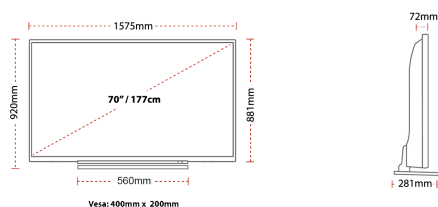

SIZE

DISPLAY

Screen Size (inch / cm)	70" / 177cm
Panel Type	Direct Back Light (DLED)
Resolution	Ultra HD (3840 x 2160)
Brightness	350

SOUND

Dolby Audio™	Yes
Audio Output Power (RMS)	2x10W
Speaker Type	Down Firing
Internal Subwoofer	Yes
Sound Modes	Smart, Movie, Music, News
DTS	Yes
Equalizer	5 band
Onkyo	Sound by Onkyo

ACCESSORIES

Remote Control	Yes
Remote Control Battery	(AAA) x 2 Alkaline
Quick Start Guide	Yes
Small Remote Control	No

FEATURES

HDMI™ ARC	Through HDMI2
USB Recording (PVR Ready)	Yes
Channel List USB Cloning	No
Teletext	Yes
HDMI™ CEC	Yes
Basic Hotel Mode	No
Media Player	Yes
MHL via HDMI™ (Mobile HD Link)	No
Child Lock	No
NTSC Playback	No

VIDEO

Wide Color Gamut	Yes
HDR	Yes
Picture Modes	User, Standard, Vivid, Sport, Movie, Game
Dolby Vision HDR	Yes
TRU Flow	No
TRU Resolution	Yes
TRU Micro Dimming	Yes

TUNER / BROADCASTING

HEVC (H.265) Decoder	Yes
Tuner Type	HD DVB-T2/C/S2
UHD from Satellite	Yes
Dual Tuner	No
Electronic Program Guide (EPG)	Yes
Auto Search	Yes
Program Storage Capacity (Analog)	200
Program Storage Capacity (Digital S/S2)	10000
Program Storage Capacity (Digital T/T2/C)	1000+1000

CONNECTIONS

CI+	Yes
HDMI™	3 HDMI
USB	2 USB
Component (YPbPr) in	No
Composite Video/Audio in	No
Scart	No
Ethernet	Yes
Headphone Out	Yes
Antenna Input	Yes
VGA (PC in - D-Sub15)	No

SMART TV FEATURES

HBBTV ver 2.0.2	Yes
Audio-Video Sharing (AVS)	No
Smart Portal	Android TV
Toshiba TV Smart Center	No
Web Browser	No
Netflix	Yes
YouTube™	Yes
Bluetooth	Yes
Screen Mirroring	Chromecast
Prime Video	Yes
Google Assistant	Google Assistant
Amazon Alexa	No

MECHANICAL

Boxed dimensions (mm)	1705 X 195 X 1060
Dimensions with stand (mm)	1575 x 281 x 920
Dimensions without Stand (mm)	1575 x 72 x 881
Gross Weight (kg)	40,5
Net Weight (kg)	29,5
VESA (Wall mount) WxH	400mm x 200mm
Screw Size	M6

POWER / ENERGY

Stand-By Energy Consumption (Average)	<0.5W
Working Voltage - Frequency	220-240V AC
12V TV (Mobile TV)	No