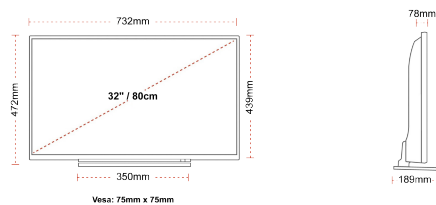

CONNECTIONS

SIZE

DISPLAY

Screen Size (inch / cm)	32" / 80cm
Panel Type	DLED
Resolution	FHD (1920 x 1080)
Brightness	250

SOUND

Dolby Audio™	Yes
Audio Output Power (RMS)	2x6W
Speaker Type	Down Firing
Internal Subwoofer	No
Sound Modes	Music, Movie, Speech, Classic, Flat, User
DTS	No
Equalizer	5 band
Onkyo	No

MECHANICAL

Boxed dimensions (mm)	795 x 128 x 530
Dimensions with stand (mm)	732 x 189 x 472
Dimensions without Stand (mm)	732 x 78 x 439
Gross Weight (kg)	7,0
Net Weight (kg)	5,0
VESA (Wall mount) WxH	75mm x 75mm
Screw Size	M4