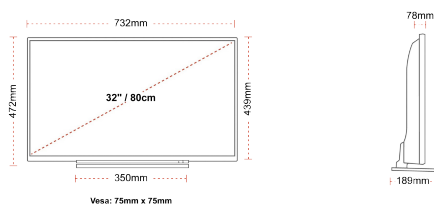

## SIZE

## DISPLAY

Screen Size (inch / cm)	32" / 80cm
Panel Type	DLED
Resolution	FHD (1920 x 1080)
Brightness	250

## MECHANICAL

Boxed dimensions (mm)	795 x 128 x 530
Dimensions with stand (mm)	732 x 189 x 472
Dimensions without Stand (mm)	732 x 78 x 439
Gross Weight (kg)	7
Net Weight (kg)	5
VESA (Wall mount) WxH	75mm x 75mm
Screw Size	M4