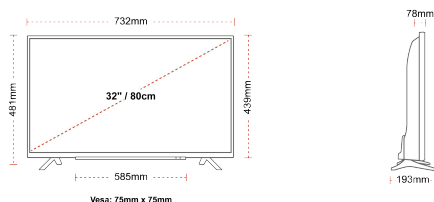

F

32kWh/1000

HIGHLIGHTS

- ⌵ Full HD
- ⌵ 2x HDMI, 1x USB
- ⌵ Smart TV
- ⌵ Internal WLAN

CONNECTIONS

SIZE

DISPLAY

Screen Size (inch / cm)	32" / 80cm
Panel Type	Direct Back Light (DLED)
Resolution	FHD (1920 x 1080)
Brightness	250

MECHANICAL

Boxed dimensions (mm)	795 x 128 x 530
Dimensions with stand (mm)	732 x 193 x 481
Dimensions without Stand (mm)	732 x 78 x 439
Gross Weight (kg)	7
Net Weight (kg)	4,7
VESA (Wall mount) WxH	75mm x 75mm
Screw Size	M4