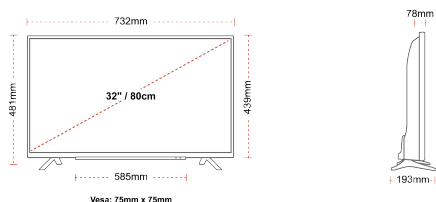

F

32kWh/1000

HIGHLIGHTS

- ⌵ Full HD
- ⌵ 2x HDMI, 1x USB
- ⌵ Smart TV
- ⌵ Internal WLAN

CONNECTIONS

SIZE

DISPLAY

Screen Size (inch / cm)	32" / 80cm
Panel Type	Direct Back Light (DLED)
Resolution	FHD (1920 x 1080)
Brightness	250

MECHANICAL

Boxed dimensions (mm)	795 x 128 x 530
Dimensions with stand (mm)	732 x 193 x 481
Dimensions without Stand (mm)	732 x 78 x 439
Gross Weight (kg)	7
Net Weight (kg)	4,7
VESA (Wall mount) WxH	75mm x 75mm
Screw Size	M4