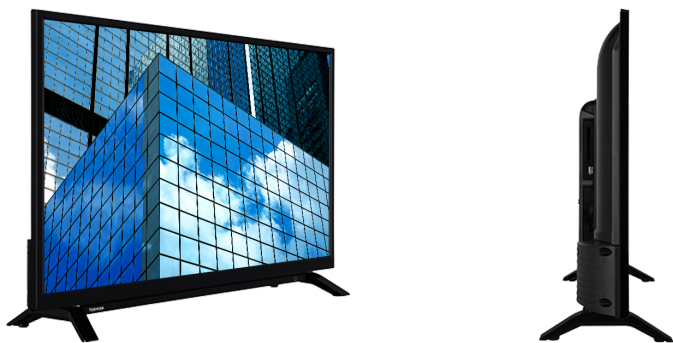

TOSHIBA

L20 Series

32L2063DG

EAN: 5055862329108

 **SECURE**
SMART TV

NETFLIX

prime video

alexa | built-in

 **SCREEN SHARE**

 **INTEGRATED**  **Dolby Audio**
MANUAL

 **FULL HD**

Discover picture perfect on-screen imagery with a Toshiba Full HD TV. With a 1080p screen resolution, you can enjoy pinpoint sharp clarity as well as incredible image detail and vibrancy of colour.

HDMI[®]
HIGH-DEFINITION MULTIMEDIA INTERFACE

Designed with HDMI™ port, Toshiba TVs make it easy for you to connect to multiple HD devices.

 **USB MEDIA PLAYER**

When you connect a USB storage device to your Toshiba TV, you can playback your downloaded music tracks and movies on the big screen.

F

32kWh/1000

HIGHLIGHTS

- ⌵ Full HD
- ⌵ 2x HDMI, 1x USB
- ⌵ Smart TV
- ⌵ Internal WLAN

CONNECTIONS

SIZE

DISPLAY

Screen Size (inch / cm)	32" / 80cm
Panel Type	Direct Back Light (DLED)
Resolution	FHD (1920 x 1080)
Brightness	250