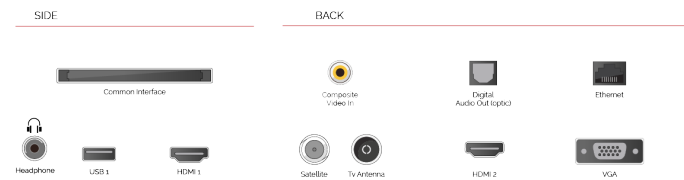

HDMI[®]
HIGH-DEFINITION MULTIMEDIA INTERFACE

Designed with HDMI™ port, Toshiba TVs make it easy for you to connect to multiple HD devices.

 **USB MEDIA PLAYER**

When you connect a USB storage device to your Toshiba TV, you can playback your downloaded music tracks and movies on the big screen.

F

32kWh/1000

HIGHLIGHTS

- ⌵ Full HD
- ⌵ 2x HDMI, 1x USB
- ⌵ Smart TV
- ⌵ Internal WLAN

CONNECTIONS

SIZE

DISPLAY

Screen Size (inch / cm)	32" / 80cm
Panel Type	Direct Back Light (DLED)
Resolution	FHD (1920 x 1080)
Brightness	250