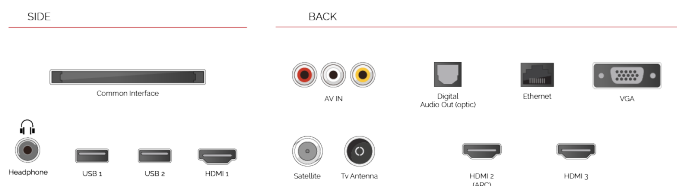

HIGHLIGHTS

- ⌕ Android TV
- ⌕ Google Assistant
- ⌕ Chromecast Built in
- ⌕ Google Play Store
- ⌕ 3x HDMI, 2x USB
- ⌕ Internal WLAN & Bluetooth

CONNECTIONS

SIZE

DISPLAY

Screen Size (inch / cm)	32" / 80cm
Panel Type	Direct Back Light (DLED)
Resolution	FHD (1920 x 1080)
Brightness	250