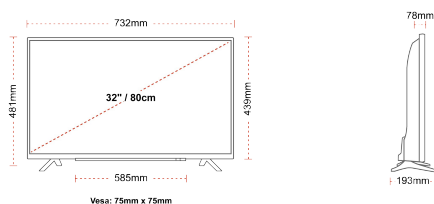

CONNECTIONS

SIZE

DISPLAY

Screen Size (inch / cm)	32" / 80cm
Panel Type	DLED
Resolution	FHD (1920 x 1080)
Brightness	250

SOUND

Dolby Audio™	Yes
Audio Output Power (RMS)	2x6W
Speaker Type	Down Firing
Internal Subwoofer	No
Sound Modes	Music, Movie, Speech, Classic, Flat, User
DTS	No
Equalizer	5 band
Onkyo	No

MECHANICAL

Boxed dimensions (mm)	795 x 128 x 530
Dimensions with stand (mm)	732 x 193 x 481
Dimensions without Stand (mm)	732 x 78 x 439
Gross Weight (kg)	7,0
Net Weight (kg)	4,7
VESA (Wall mount) WxH	75mm x 75mm
Screw Size	M4