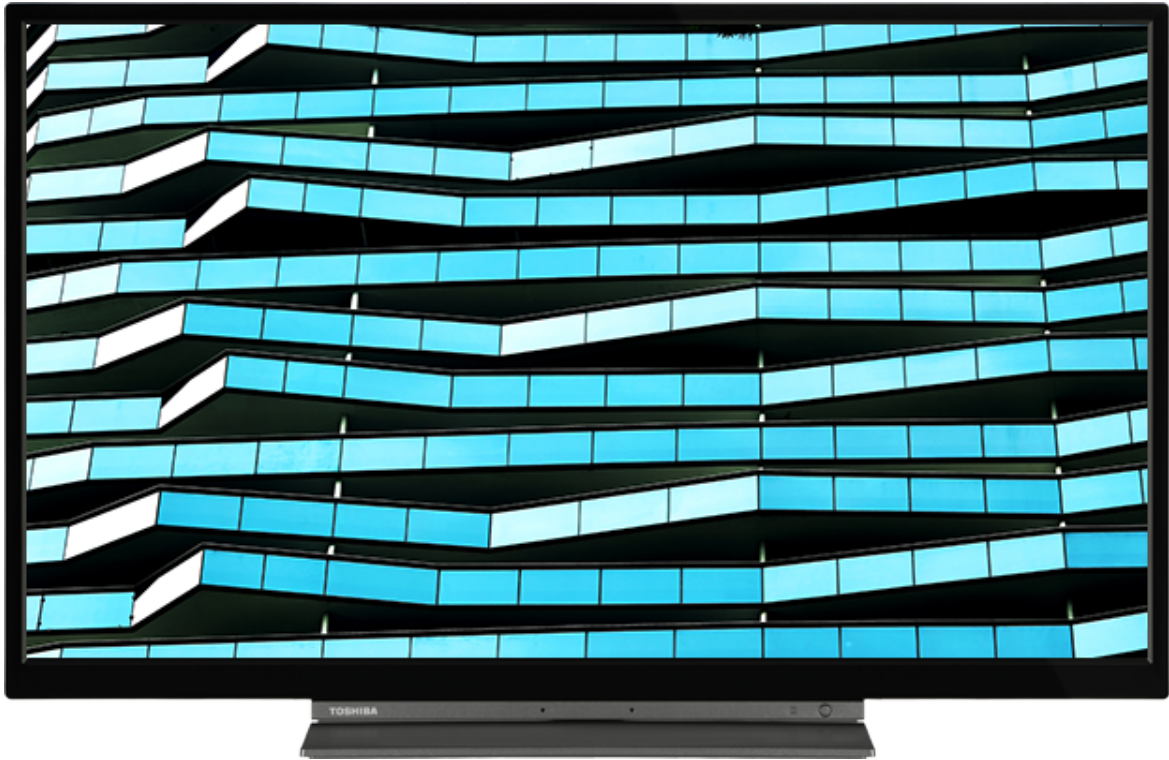

# TOSHIBA

# LK3C Series

32LK3C63DG

EAN: 5055862333532

 SMART TV  FULL HD  Dolby Audio  SCREEN SHARE  prime video

Bringing you more ways to access HDR content, our TVs not only support the standard HDR video format, HDR10, but also Hybrid Log Gamma or "HLG". This compatibility with HLG future-proofs our models, so that one day you will be able to watch HDR over the air broadcasts.

**CONNECTIONS**

**SIZE**

**DISPLAY**

Screen Size (inch / cm)	32" / 80cm
Panel Type	Direct Back Light (DLED)
Resolution	FHD (1920 x 1080)
Brightness	250

**SOUND**

Dolby Audio™	Yes
Audio Output Power (RMS)	2x6W
Speaker Type	Down Firing
Internal Subwoofer	No
DTS	Yes
Equalizer	5 band
Onkyo	No