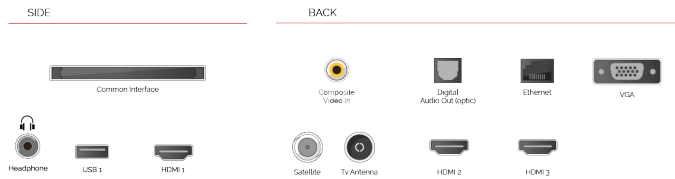

Discover the Netflix® button on your remote control to jump from one adventure to another.

F

32kWh/1000

G

HDR
 45kWh/1000

HIGHLIGHTS

- ⌵ Full HD
- ⌵ 3x HDMI, 1x USB
- ⌵ Smart TV
- ⌵ Internal WLAN & Bluetooth
- ⌵ Alexa Built-in
- ⌵ Works With Google

CONNECTIONS

SIZE

DISPLAY

Screen Size (inch / cm)	32" / 80cm
Panel Type	Direct Back Light (DLED)
Resolution	FHD (1920 x 1080)
Brightness	250

SOUND

Dolby Audio™	Yes
Audio Output Power (RMS)	2x6W
Speaker Type	Down Firing
Internal Subwoofer	No
DTS	Yes
Equalizer	5 band
Onkyo	No