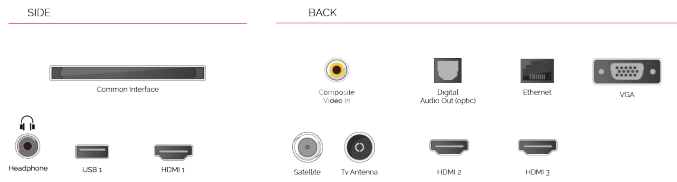

Discover the Netflix® button on your remote control to jump from one adventure to another.

**F**  
32kWh/1000

**G**  
**HDR**  
45kWh/1000

**HIGHLIGHTS**

- ⌕ Full HD
- ⌕ 3x HDMI, 1x USB
- ⌕ Smart TV
- ⌕ Internal WLAN & Bluetooth
- ⌕ Alexa Built-in
- ⌕ Works With Google

**CONNECTIONS**

**SIZE**

**DISPLAY**

Screen Size (inch / cm)	32" / 80cm
Panel Type	Direct Back Light (DLED)
Resolution	FHD (1920 x 1080)
Brightness	250

**SOUND**

Dolby Audio™	Yes
Audio Output Power (RMS)	2x6W
Speaker Type	Down Firing
Internal Subwoofer	No
DTS	Yes
Equalizer	5 band
Onkyo	No