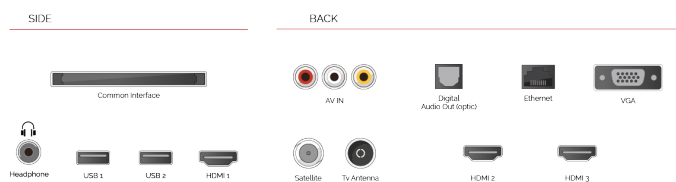

CONNECTIONS

SIZE