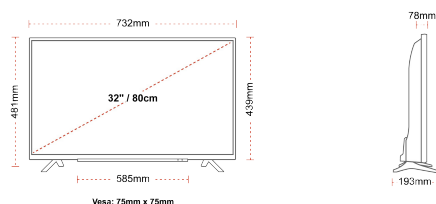

## SIZE

## DISPLAY

Screen Size (inch / cm)	32" / 80cm
Panel Type	Direct Back Light (DLED)
Resolution	FHD (1920 x 1080)
Brightness	250

## MECHANICAL

Boxed dimensions (mm)	795 x 128 x 530
Dimensions with stand (mm)	732 x 193 x 481
Dimensions without Stand (mm)	732 x 78 x 439
Gross Weight (kg)	7
Net Weight (kg)	4,7
VESA (Wall mount) WxH	75mm x 75mm
Screw Size	M4